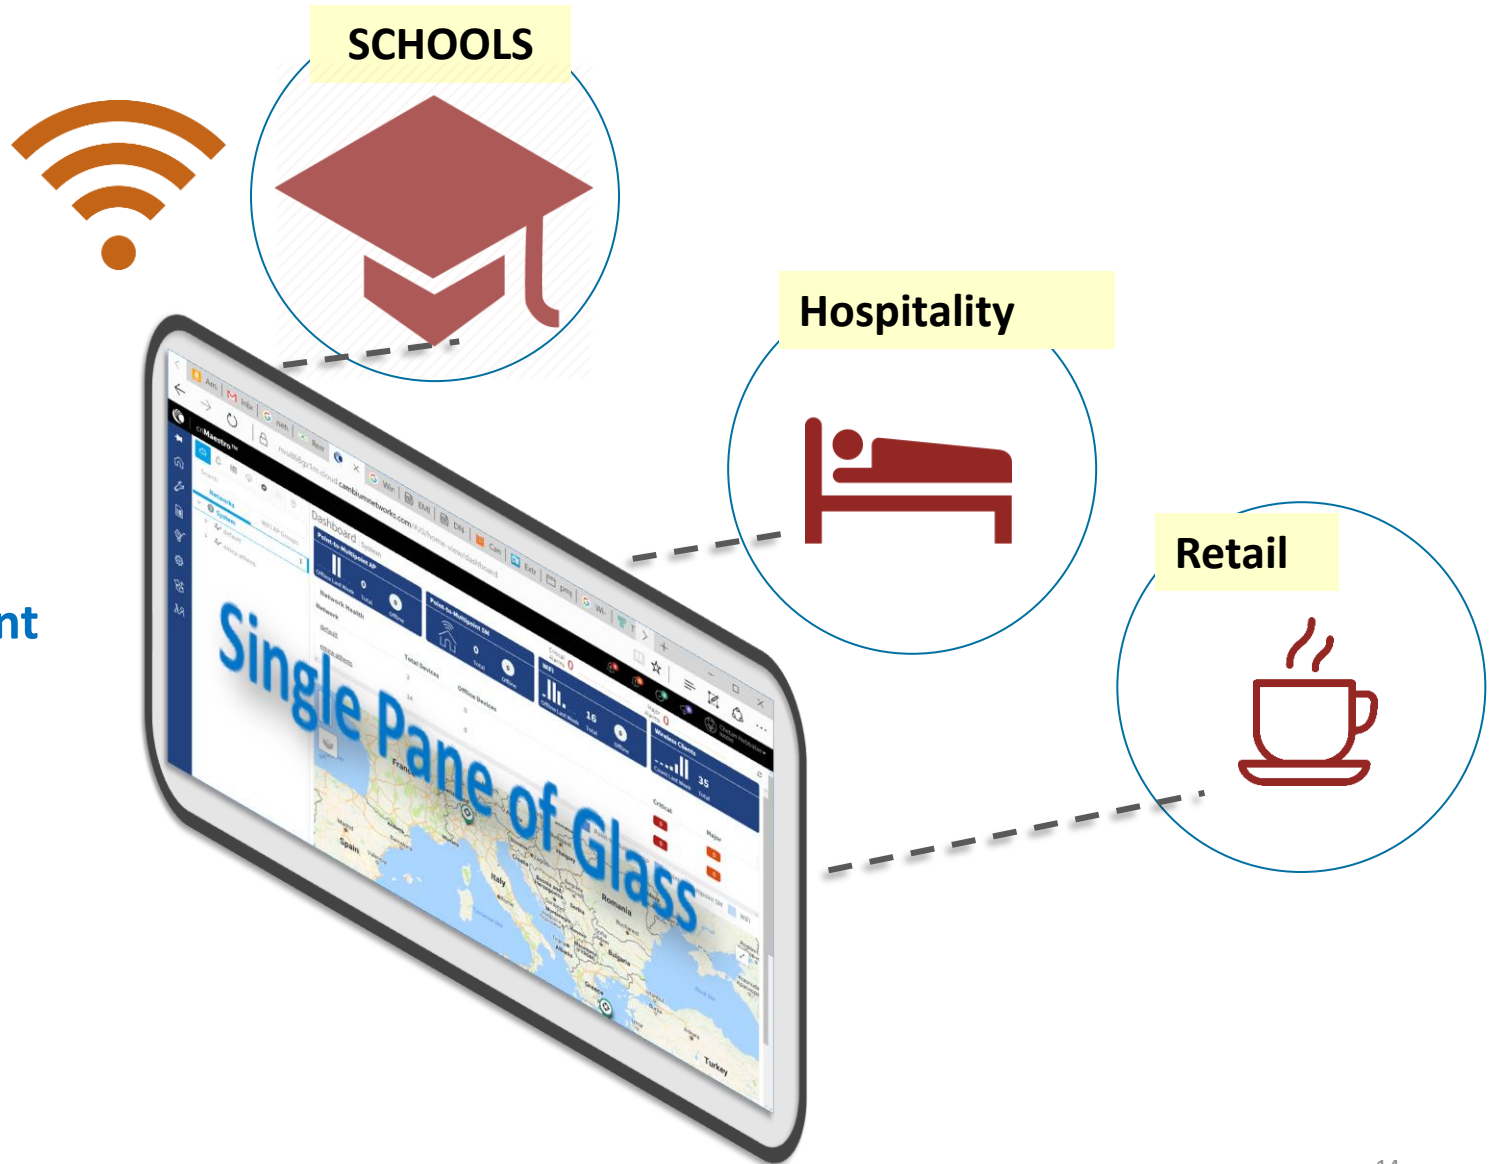

cnMaestro: Enterprise Managed Services Management

- ✓ **Secure, Monetizable Wi-Fi** across Verticals
- ✓ **Normalizes operations** Upgrade, Statistics, Onboarding
- ✓ **Platform migration management** APIs to manage the network
- ✓ **Multi-tenant, High Availability,** available anytime, anywhere

Admin