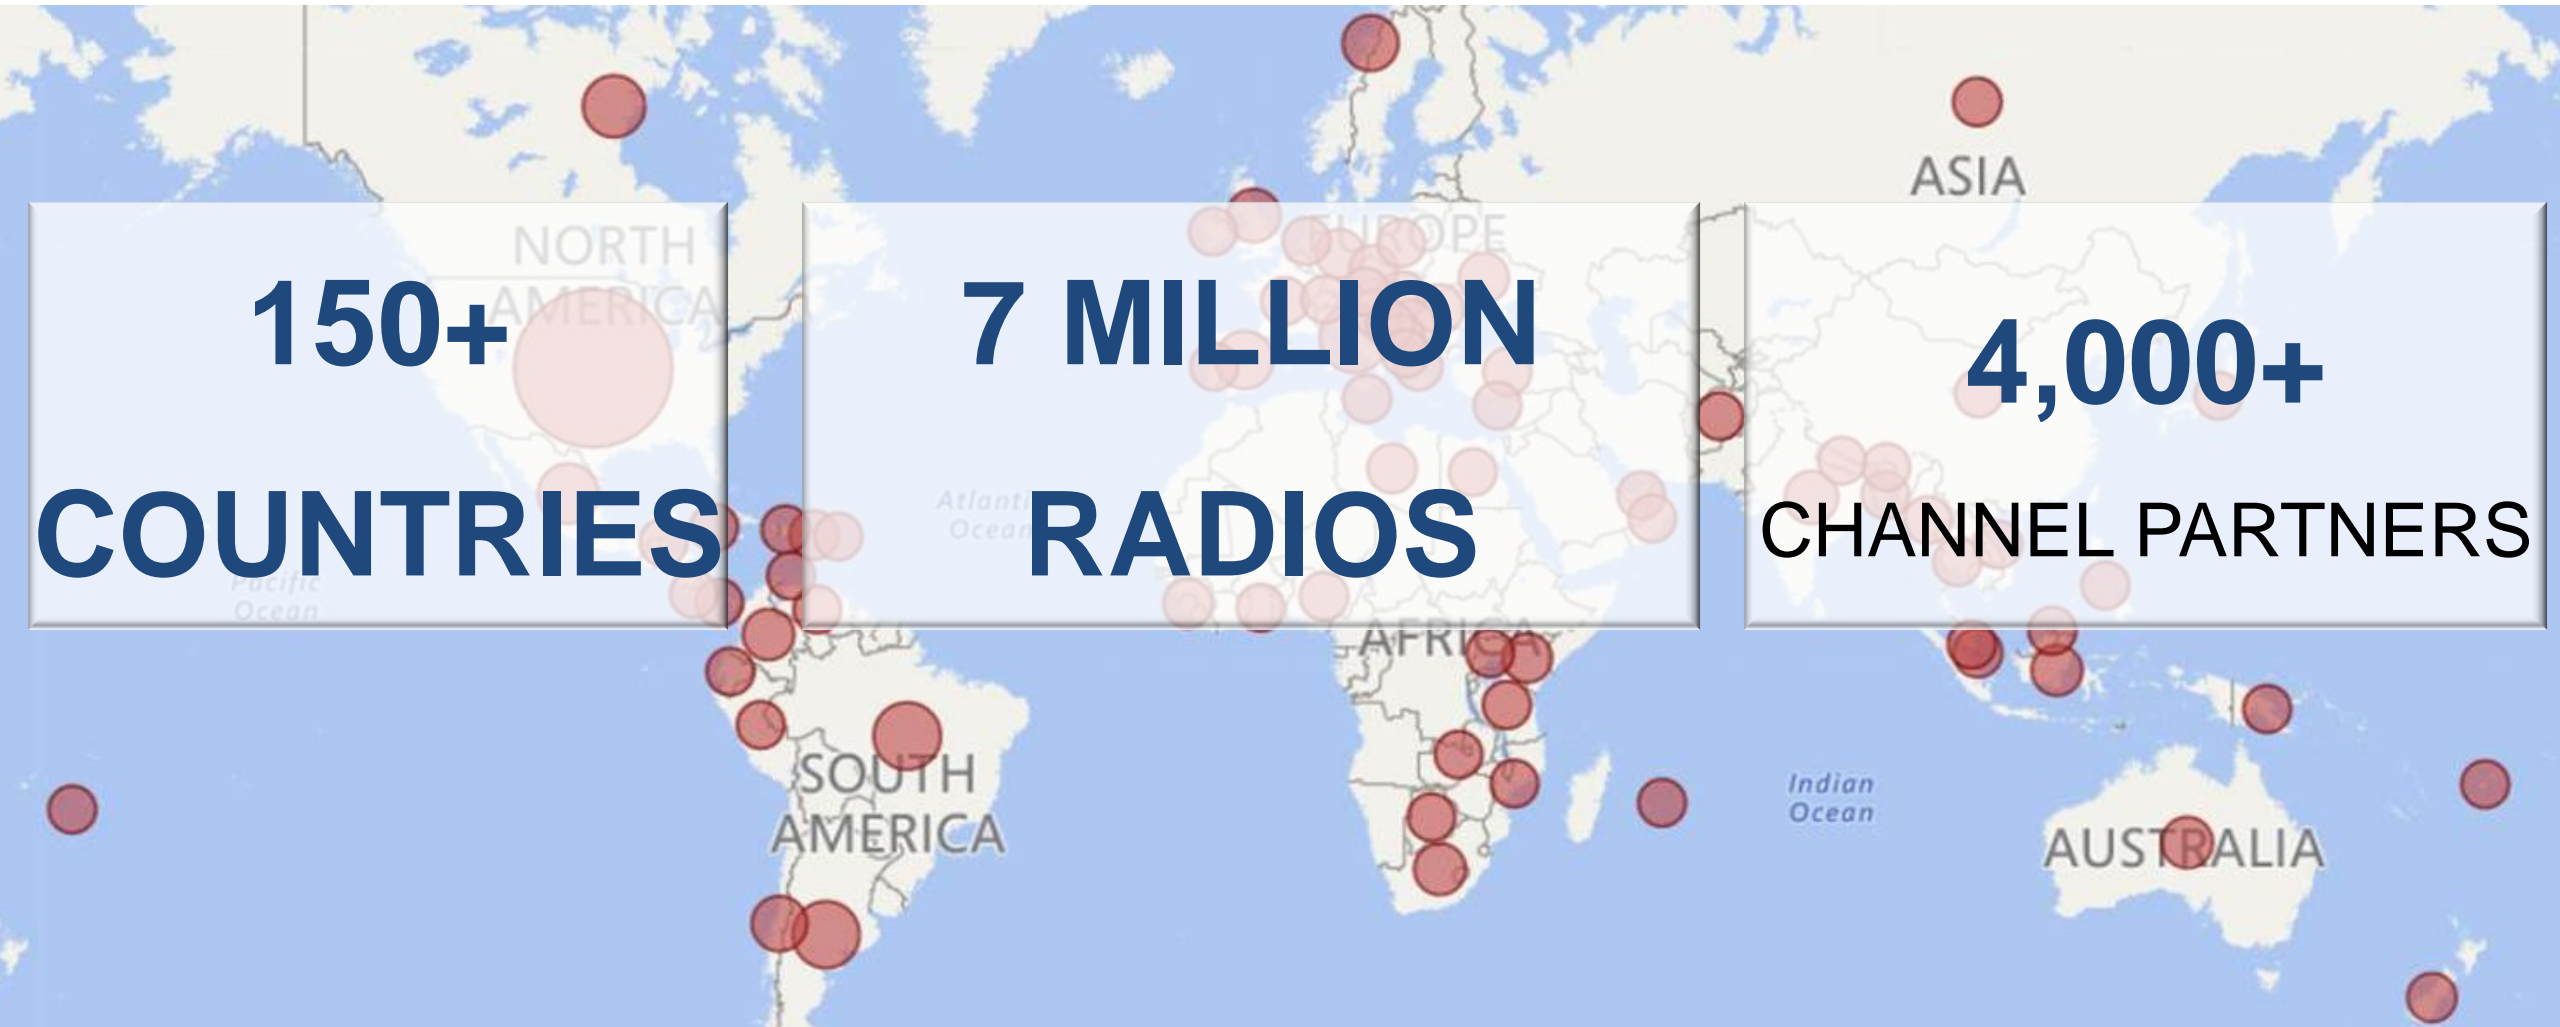

Cambium Networks