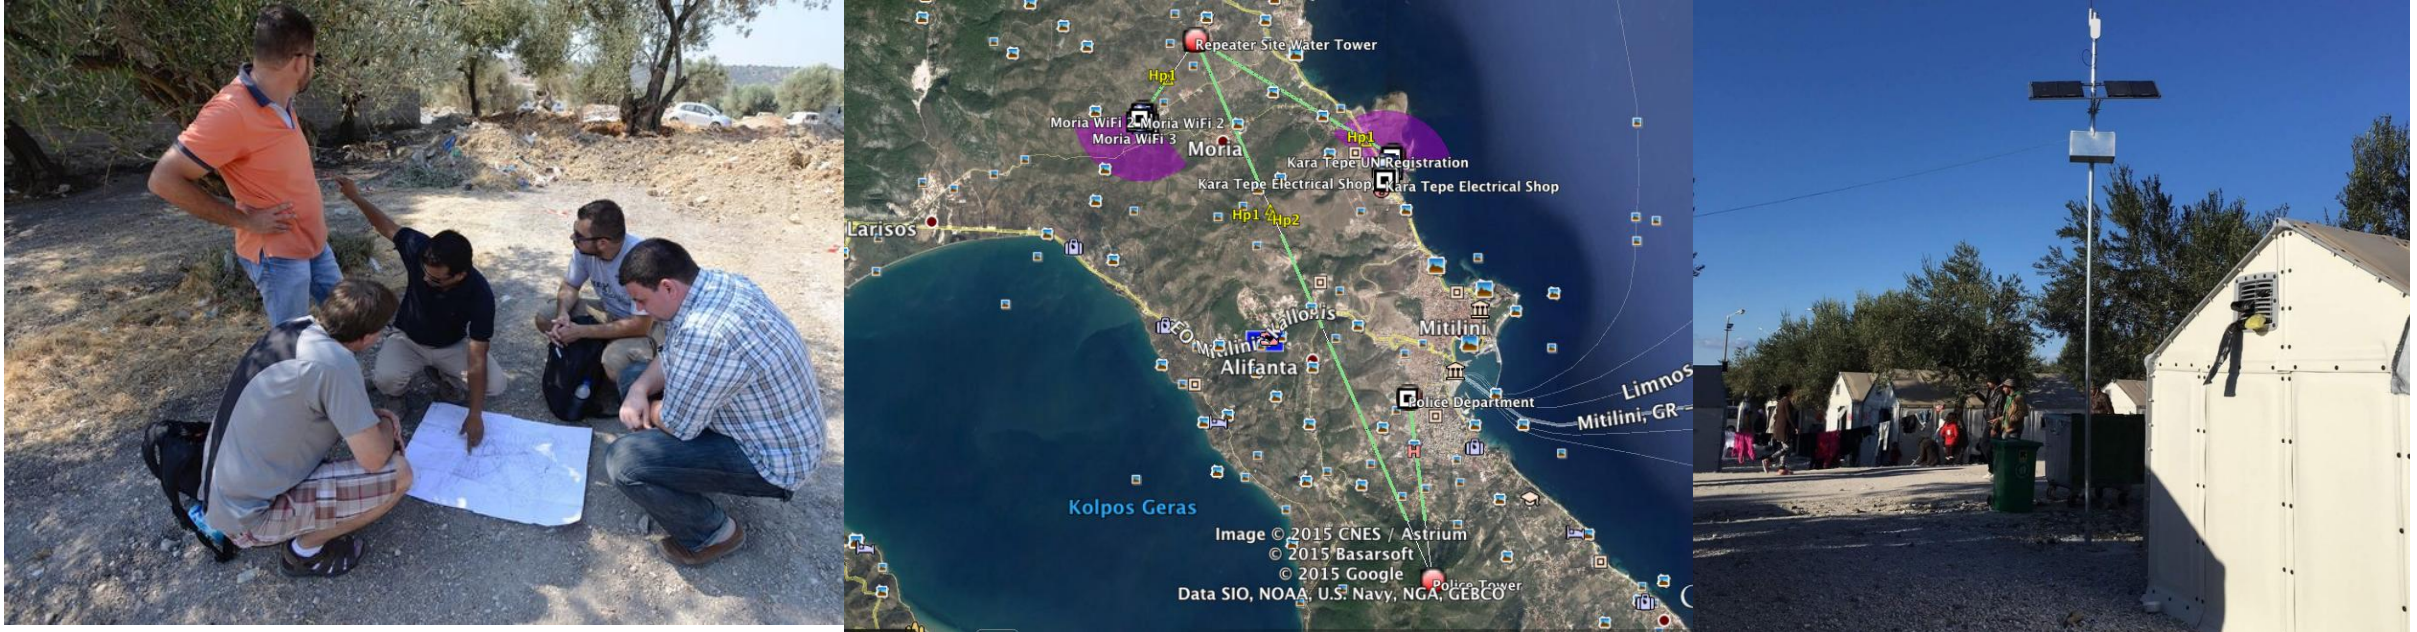

Helping refugees in Greece (Lesbos Island)

Upon landing in Greece – Water first, Wi-Fi next!

Disaster Tech Lab + Cambium Networks
bring network connectivity

- Wireless backhauled Wi-Fi Hotspots
  ePMP + cnPilot
- Training refugee youth to maintain network