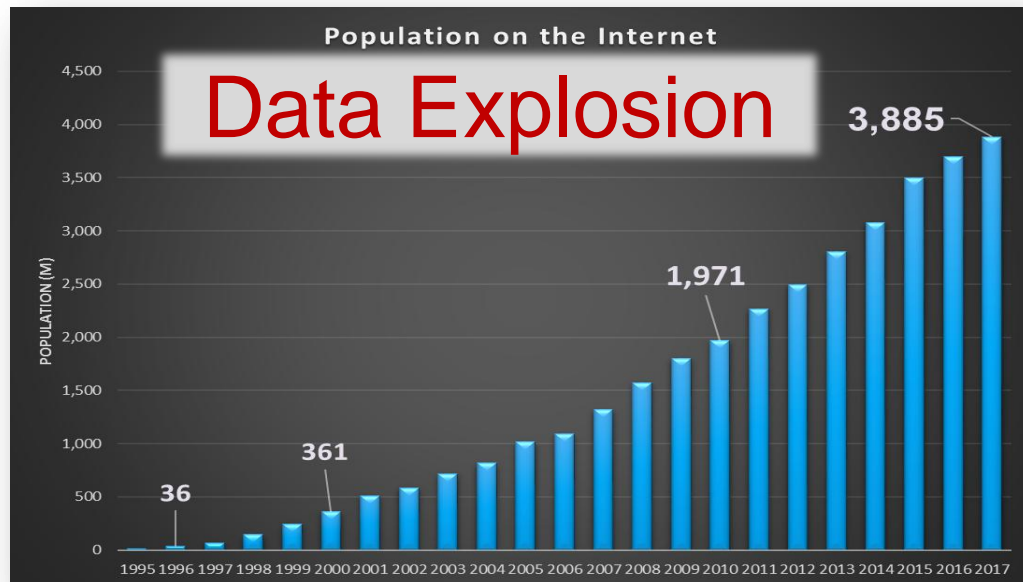

The Wireless Fabric for Connecting the Unconnected

Bharat Sharma

Head Presales- India & SAARC

Cambium Networks™

a **7.5** Billion people Mission / TAM

3.5 Billion
CONNECTED

+

4 Billion
UNCONNECTED